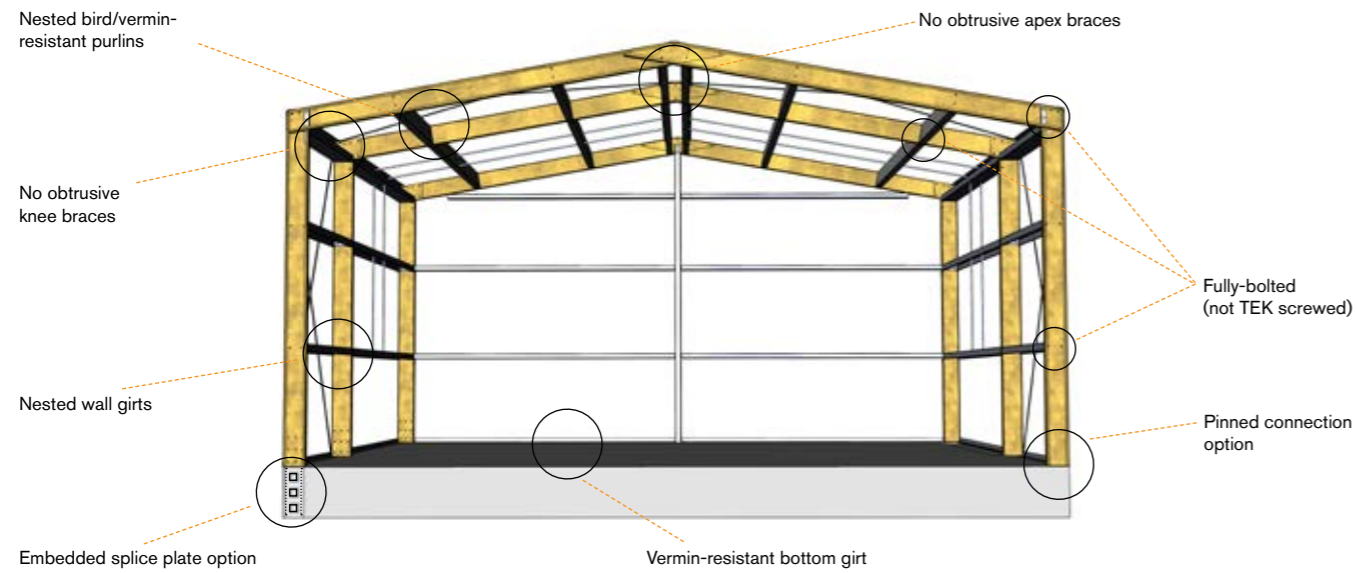

Bracketless Portal System

Our unique, patented Bracketless Portal System is constructed using cold-formed flat Z450 galvanised coil. Typical clearspans range from 9m to 30m.

Tapered Box Beam Structure

The Tapered Box Beam is manufactured by folding two halves of steel plate and welding them together to form a box. The box is tapered through its length, utilising only the amount of steel required, which reduces the weight/cost without affecting structural integrity. Using the Tapered Box Beam, spans range from 20m to 75m.

Learn more about our systems

WWW.CORESTEEL.CO.NZ
0800 CORESTEEL

Athol Art Gallery

Dimensions: 15.6m L, 6m W, 3m H, 93.6m².

Thode Horse Arena Canopy

Dimensions: 50m L, 28.2m W, 4.5m H, 1410m².

Garnett Kiwi Barn

Dimensions: 11m L, 12m W, 3m H, 132m².

Dinsdale Shed

Dimensions: 22.2m L, 12m W, 5.1m H, 266.4m².

McKay American Barn

Dimensions: 16m L, 18m W, 4.2m H, 288m².

Payne Shed

Dimensions: 11m L, 11m W, 2.4m H, 121m².

Largus Avocado Orchard

Dimensions: 20m L, 18m W, 4.2m H, 394m².

Deaker Livable Garage

Dimensions: 12m L, 9m W, 2.9m H, 108m².

Sharpe Building

Dimensions: 18m L, 16m W, 5.8m H, 288m².

Soundy Shed

Dimensions: 12m L, 12m W, 2.6-3.5m H, 144m².