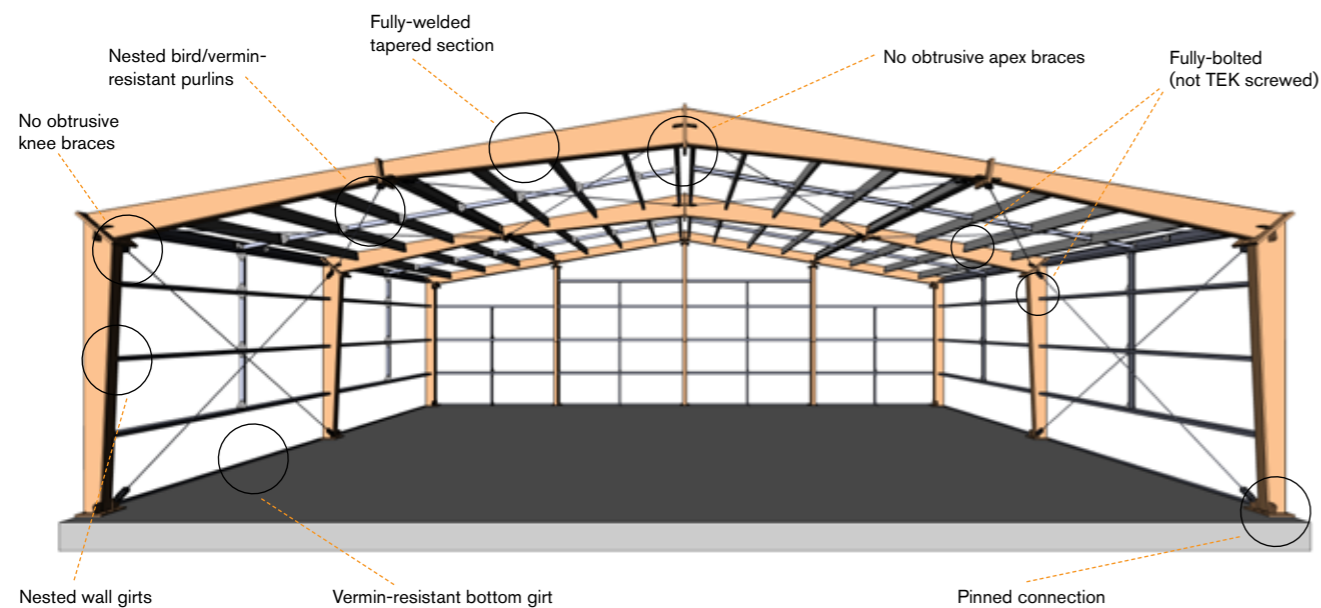

Bracketless Portal System

Our unique, patented Bracketless Portal System is constructed using cold-formed flat Z450 galvanised coil. Typical clearspans range from 9m to 30m.

Tapered Box Beam Structure

The Tapered Box Beam is manufactured by folding two halves of steel plate and welding them together to form a box. The box is tapered through its length, utilising only the amount of steel required, which reduces the weight/cost without affecting structural integrity. Using the Tapered Box Beam, spans range from 20m to 75m.

BESPOKE LIFESTYLE BUILDINGS

© BETTER STEEL BUILDINGS ©

We know that a one-size-fits-all approach is outdated, which is why we've developed two innovative portal systems.

Both systems give unlimited options for size, architectural design, and functionality, meaning the lifestyle building of your dreams is a lot closer than you thought.

Dimensions: 11m L, 12m W, 3m H, 132m².

Dinsdale Shed

Dimensions: 22.2m L, 12m W, 5.1m H, 266.4m².

McKay American Barn

Dimensions: 16m L, 18m W, 4.2m H, 288m².

Payne Shed

Dimensions: 11m L, 11m W, 2.4m H, 121m².

Largus Avocado Orchard

Dimensions: 20m L, 18m W, 4.2m H, 394m².

Deaker Livable Garage

Dimensions: 12m L, 9m W, 2.9m H, 108m².

Sharpe Building

Dimensions: 18m L, 16m W, 5.8m H, 288m².

Soundy Shed

Dimensions: 12m L, 12m W, 2.6-3.5m H, 144m².