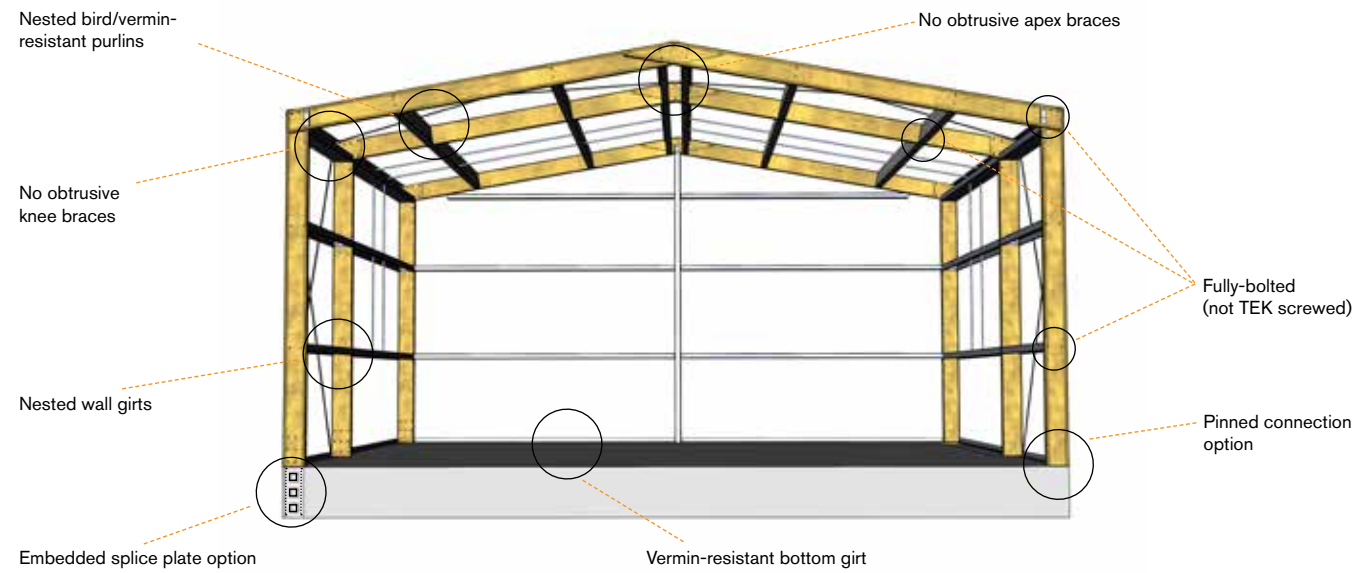

Bracketless Portal System

Our unique, patented Bracketless Portal System is constructed using cold-formed flat Z450 galvanised coil. Typical clearspans range from 9m to 30m.

Tapered Box Beam Structure

The Tapered Box Beam is manufactured by folding two halves of steel plate and welding them together to form a box. The box is tapered through its length, utilising only the amount of steel required, which reduces the weight/cost without affecting structural integrity. Using the Tapered Box Beam, spans range from 20m to 75m.

Learn more about our systems

WWW.CORESTEEL.CO.NZ
0800 CORESTEEL

Hector American Barn

Dimensions: 18m L, 15m W, 4.8m H, 270m².

Thode Horse Arena Canopy

Dimensions: 28.2m L, 25m W, 4.5m H, 705m².

Garnett Kiwi Barn

Dimensions: 11m L, 12m W, 3m H, 132m².

Dinsdale Shed

Dimensions: 22.2m L, 12m W, 5.1m H, 266.4m².

McKay American Barn

Dimensions: 16m L, 18m W, 4.2m H, 288m².

Payne Shed

Dimensions: 11m L, 11m W, 2.4m H, 121m².

Twin Coast Storage Shed

Dimensions: 40m L, 15m W, 5.8m H, 600m².

Deaker Livable Garage

Dimensions: 12m L, 9m W, 2.9m H, 108m².

Shaw Shed/House

Dimensions: 23m L, 12m W, 6.2m H, 276m².

Mahurangi Olives

Dimensions: 18m L, 8m W, 3.4m H, 144m².