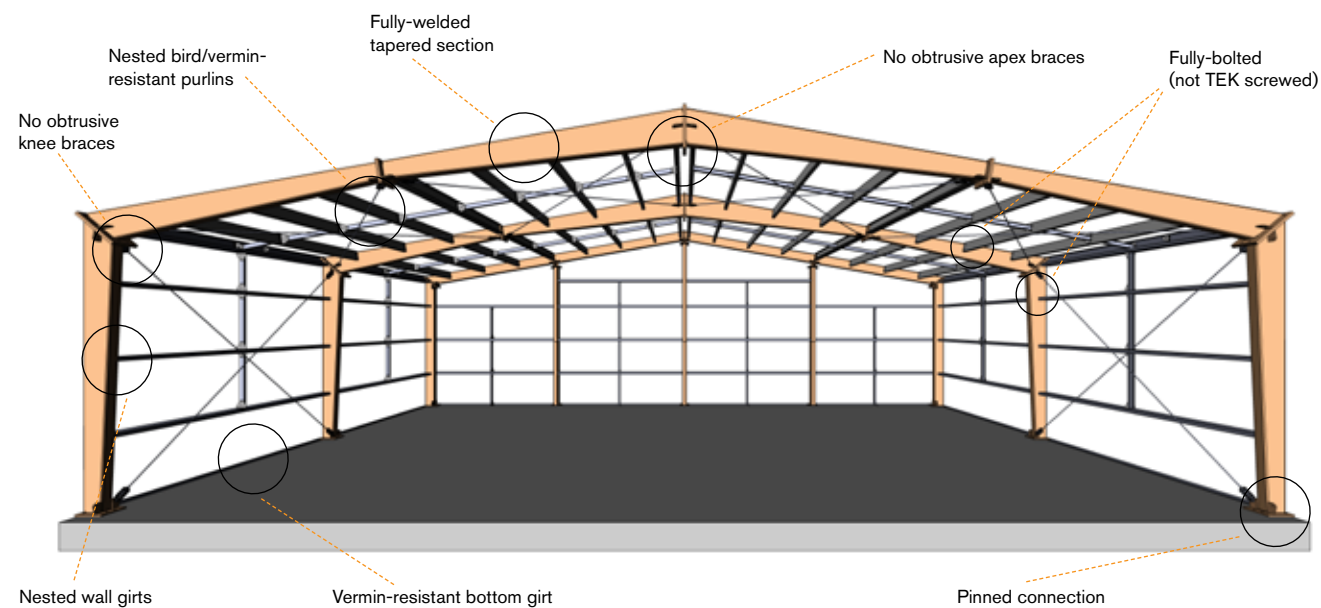

Bracketless Portal System

Our unique, patented Bracketless Portal System is constructed using cold-formed flat Z450 galvanised coil. Typical clearspans range from 9m to 30m.

Tapered Box Beam Structure

The Tapered Box Beam is manufactured by folding two halves of steel plate and welding them together to form a box. The box is tapered through its length, utilising only the amount of steel required, which reduces the weight/cost without affecting structural integrity. Using the Tapered Box Beam, spans range from 20m to 75m.

Learn more about our systems

WWW.CORESTEEL.CO.NZ
0800 CORESTEEL

Hector American Barn

Dimensions: 18m L, 15m W, 4.8m H, 270m².

Thode Horse Arena Canopy

Dimensions: 28.2m L, 25m W, 4.5m H, 705m².

Garnett Kiwi Barn

Dimensions: 11m L, 12m W, 3m H, 132m².

Dinsdale Shed

Dimensions: 22.2m L, 12m W, 5.1m H, 266.4m².

McKay American Barn

Dimensions: 16m L, 18m W, 4.2m H, 288m².

Payne Shed

Dimensions: 11m L, 11m W, 2.4m H, 121m².

Twin Coast Storage Shed

Dimensions: 40m L, 15m W, 5.8m H, 600m².

Deaker Livable Garage

Dimensions: 12m L, 9m W, 2.9m H, 108m².

Shaw Shed/House

Dimensions: 23m L, 12m W, 6.2m H, 276m².

Mahurangi Olives

Dimensions: 18m L, 8m W, 3.4m H, 144m².